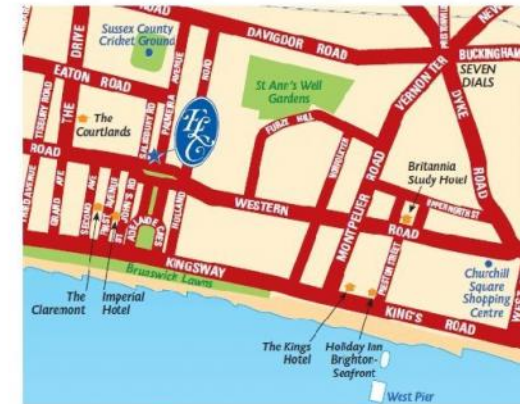

Britannia Study Hotel, Brighton

- Age: 18+
- Rooms: Single, ensuite
- Meals: Self-catering
- Internet: Free WiFi throughout
- Available: Sunday-Saturday/Sunday, year round
- Cleaning: Weekly clean of room + linen change
- Location: 10 minutes' walk from school

The Study Hotel has 134 bedrooms and is located in the heart of Brighton within 5 minutes' walk of Churchill Square shopping centre, the seafront, 2 supermarkets and many restaurants, pubs and cafes.

The study bedrooms include ensuite bathroom (shower, WC and washbasin), small double bed with storage, desk, chair, wardrobe (with laptop safe), bedside table and a small fridge. There is also free high speed wireless internet access. All bedding, linen and 1 towel are provided per week.